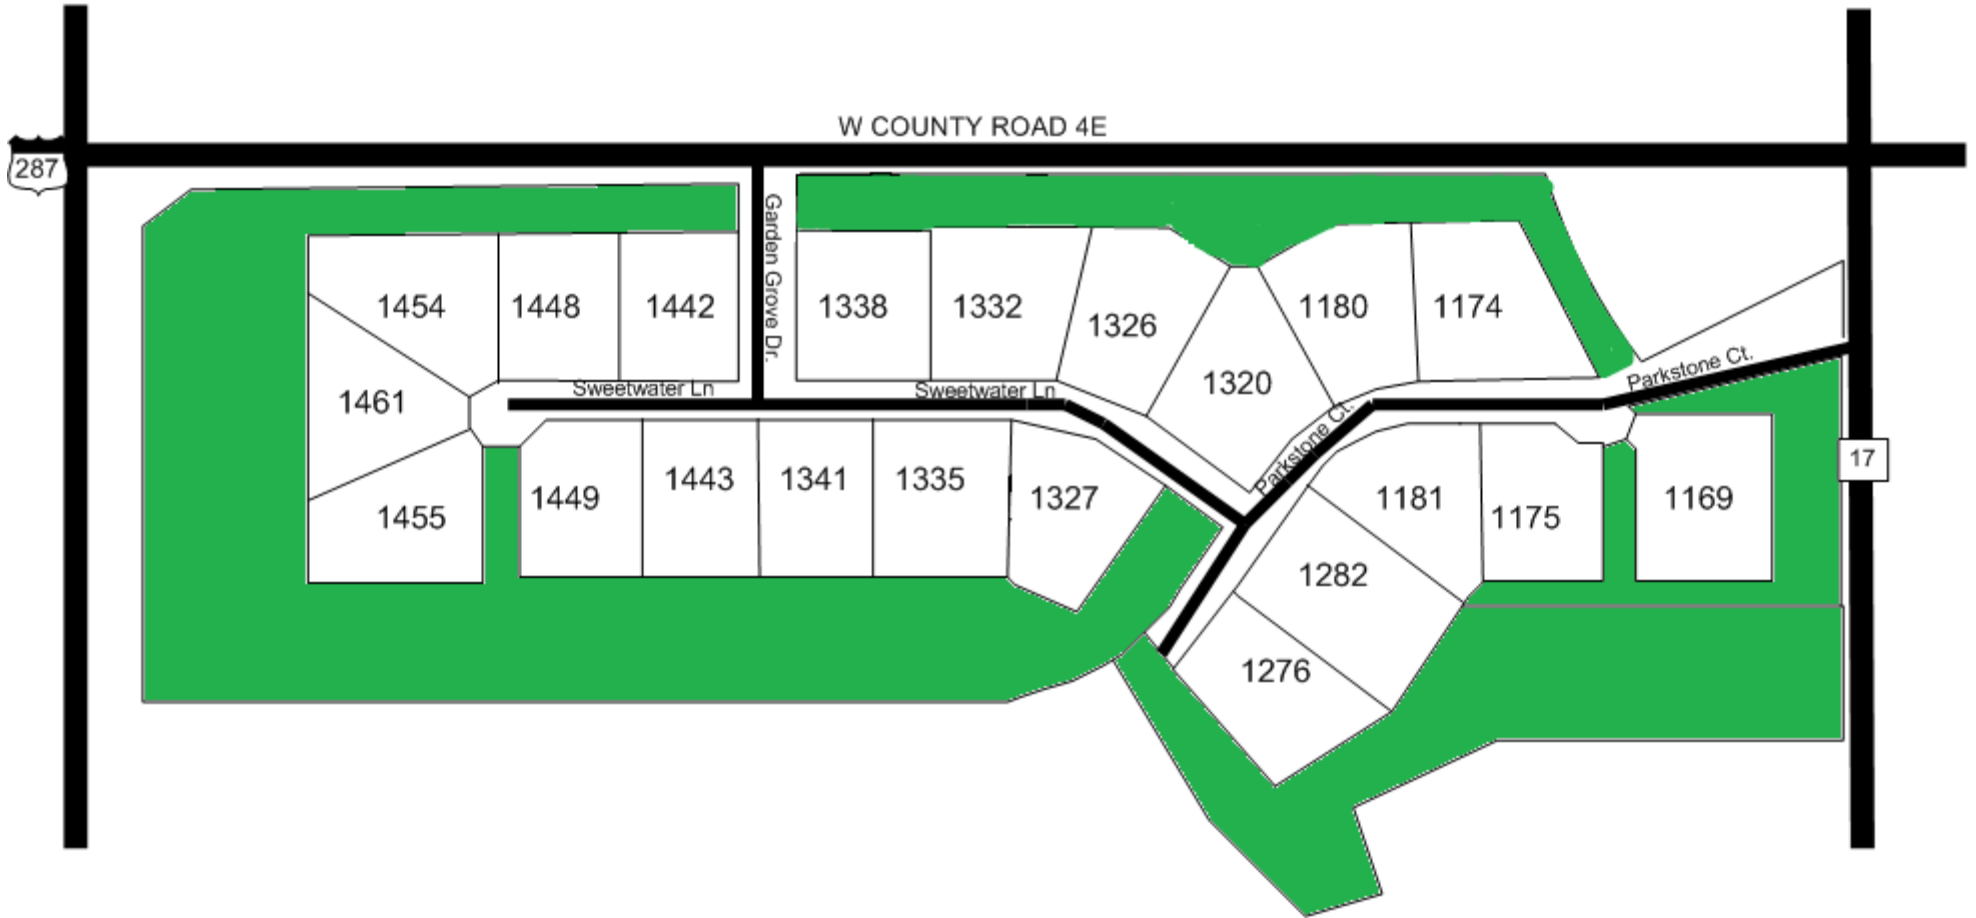

RIVERSIDE FARMS HOA

Foster Management
(303) 532-4148